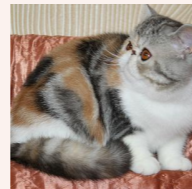

CATTERY SVAJONĖ

Pedigree of

Svajone's Pandora

SEX FEMALE · COLOR BLUE SILVER TABBY-WHITE LH · BIRTHDATE 3 OCTOBER 2021

PARENTS

Kis'Herbas Noah of Typecast

GRANDPARENTS

Unknown

Unknown

GREAT-GRANDPARENTS

Unknown

Unknown

Unknown

Unknown

CFA CH Svajone's Lucky Girl

SILVER PATCH CL TABBY-WHITE · 7987-*****

CFA CH Ruslana's Wileyfox of Svajone

CREAM SILVER MAC TABBY-WHITE · 7992-*****

CFA CH Ruslana's Dandelion of Parheart

RED TABBY-WHITE · 7940-*****

Joleigh's Yum Yum

SILVER PATCHED TABBY · 1137-*****

CFA CH Svajone's Fairy

SILVER PATCH TABBY-WHITE · 7987-*****

CFA CH Mellowcherry Kaieteur of Svajone

CAMEO SPOTTED TABBY/WHITE

Svajone's Zingara

BLACK SMOKE-WHITE