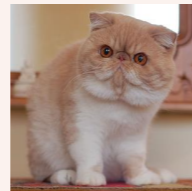

CFA CH Ruslana's Wileyfox of Svajone

CREAM SILVER MAC TABBY-WHITE · 7992-*****