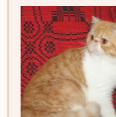

CFA CH Mellowcherry Kaieteur of Svajone

CAMEO SPOTTED TABBY/WHITE