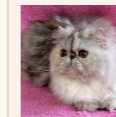

Joleigh's Yum Yum

SILVER PATCHED TABBY · 1137-*****