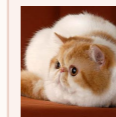

CFA CH Ruslana's Dandelion of Parheart

RED TABBY-WHITE · 7940-*****