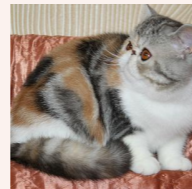

CFA CH Ruslana's Dandelion of Parheart

RED TABBY-WHITE · 7940-*****

Joleigh's Yum Yum

SILVER PATCHED TABBY · 1137-*****

CFA CH Svajone's Fairy

SILVER PATCH TABBY-WHITE · 7987-*****

CFA CH Mellowcherry Kaieteur of Svajone