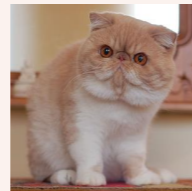

Svajone's Panna Cotta

SEX FEMALE · COLOR CALICO SMOKE · BIRTHDATE 3 OCTOBER 2021

PARENTS

Kis'Herbas Noah of Typecast

GRANDPARENTS

Unknown

Unknown

GREAT-GRANDPARENTS

Unknown

Unknown

Unknown

Unknown

CFA CH Svajone's Lucky Girl

SILVER PATCH CL TABBY-WHITE · 7987-*****

CFA CH Ruslana's Wileyfox of Svajone

CREAM SILVER MAC TABBY-WHITE · 7992-*****