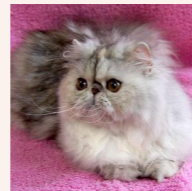

Joleigh's Yum Yum
SILVER PATCHED TABBY · 1137-*****