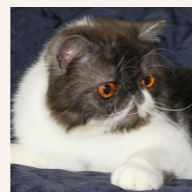

CATTERY SVAJONĖ

Pedigree of

Svajone's Naomi

SEX FEMALE · COLOR CALICO SMOKE · BIRTHDATE 25 MAY 2021

PARENTS

CFA CH Ruslana's Wileyfox of Svajone
CREAM SILVER MAC TABBY-WHITE · 7992-*****

GRANDPARENTS

CFA CH Ruslana's Dandelion of Parheart
RED TABBY-WHITE · 7940-*****

CFA CH Joleigh's Firefly of Red Sky
SILVER PATCH MAC TABBY · 0137-*****

CFA CH Svajone's Fairy
SILVER PATCH TABBY-WHITE · 7987-*****

CFA CH Mellowcherry Kaieteur of Svajone
CAMEO SPOTTED TABBY/WHITE

Svajone's Zingara
BLACK SMOKE-WHITE