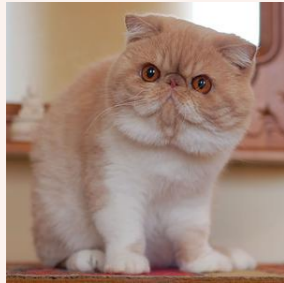

CATTERY SVAJONĖ

Pedigree of

Svajone's Naomi

SEX FEMALE · COLOR CALICO SMOKE · BIRTHDATE 25 MAY 2021

PARENTS

CFA CH Ruslana's Wileyfox of Svajone
CREAM SILVER MAC TABBY-WHITE · 7992-*****

GRANDPARENTS

CFA CH Ruslana's Dandelion of Parheart
RED TABBY-WHITE · 7940-*****