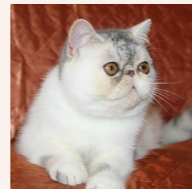

CATTERY SVAJONĖ

Pedigree of

CFA CH Svajone's Madmuazele

SEX FEMALE · COLOR BLUE SILVER PATCH TABBY/WHITE · BIRTHDATE 13 MAY 2021

PARENTS

CFA CH Ruslana's Wileyfox of Svajone
CREAM SILVER MAC TABBY-WHITE · 7992-*****

GC RW Joleigh Silver Sensation of Red Sky
SILVER TABBY · 0136-*****

CFA CH Joleigh's Firefly of Red Sky
SILVER PATCH MAC TABBY · 0137-*****

CFA CH Svajone's Favorite Flower
BLUE SILVER PATCH MAC TABBY-WHITE

CFA CH Mellowcherry Kaieteur of Svajone
CAMEO SPOTTED TABBY/WHITE

Svajone's Charming Girl
BLUE SILVER PATCH MAC TABBY-WHITE · 7987-*****

CH Sweet Bear's Pumba
RED TABBY-WHITE · 7940-*****

Cat'Studio Toy Tootsie
BLUE CREAM SMOKE-WHITE · 7795-*****