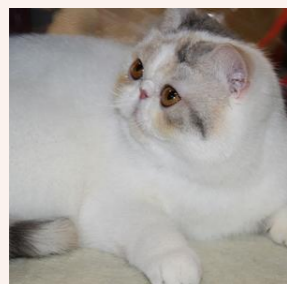

GREAT-GRANDPARENTS

CH Dega-Bulu's Casper
BROWN MAC TABBY-WHITE

CFA CH ConBrio Suzanne Malveaux
RED TABBY-WHITE

GC RW Joleigh Silver Sensation of Red Sky
SILVER TABBY · 0136-*****

CFA CH Joleigh's Firefly of Red Sky
SILVER PATCH MAC TABBY · 0137-*****

CFA CH Svajone's Favorite Flower
BLUE SILVER PATCH MAC TABBY-WHITE