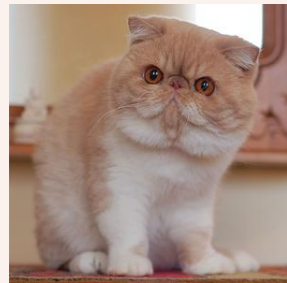

CATTERY SVAJONĖ

Pedigree of

Svajone's May Moonlight

SEX FEMALE · COLOR SILVER TABBY/WHITE VAN · BIRTHDATE 13 MAY 2021

PARENTS

CFA CH Ruslana's Wileyfox of Svajone
CREAM SILVER MAC TABBY-WHITE · 7992-*****

GRANDPARENTS