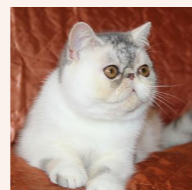

CATTERY SVAJONĖ

Pedigree of

Svajone's May Moonlight

SEX FEMALE · COLOR SILVER TABBY/WHITE VAN · BIRTHDATE 13 MAY 2021

PARENTS

CFA CH Ruslana's Wileyfox of Svajone
CREAM SILVER MAC TABBY-WHITE · 7992-*****

GRANDPARENTS

GC RW Joleigh Silver Sensation of Red Sky
SILVER TABBY · 0136-*****

CFA CH Joleigh's Firefly of Red Sky
SILVER PATCH MAC TABBY · 0137-*****

CFA CH Svajone's Favorite Flower
BLUE SILVER PATCH MAC TABBY-WHITE

CFA CH Mellowcherry Kaieteur of Svajone
CAMEO SPOTTED TABBY/WHITE

Svajone's Charming Girl
BLUE SILVER PATCH MAC TABBY-WHITE · 7987-*****

CH Sweet Bear's Pumba
RED TABBY-WHITE · 7940-*****

Cat'Studio Toy Tootsie
BLUE CREAM SMOKE-WHITE · 7795-*****