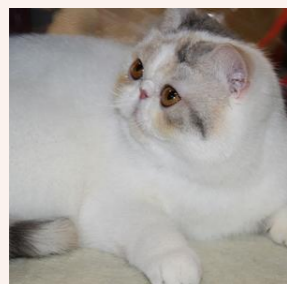

Pedigree of

Svajone's Mead So Sweet

SEX FEMALE · COLOR CREAM - WHITE · BIRTHDATE 13 MAY 2021

PARENTS

CFA CH Ruslana's Wileyfox of Svajone
CREAM SILVER MAC TABBY-WHITE · 7992-*****

GRANDPARENTS

CFA CH Ruslana's Dandelion of Parheart
RED TABBY-WHITE · 7940-*****

Joleigh's Yum Yum
SILVER PATCHED TABBY · 1137-*****

GREAT-GRANDPARENTS

CH Dega-Bulu's Casper
BROWN MAC TABBY-WHITE

CFA CH ConBrio Suzanne Malveaux
RED TABBY-WHITE

GC RW Joleigh Silver Sensation of Red Sky
SILVER TABBY · 0136-*****

CFA CH Joleigh's Firefly of Red Sky
SILVER PATCH MAC TABBY · 0137-*****

CFA CH Svajone's Favorite Flower
BLUE SILVER PATCH MAC TABBY-WHITE

CFA CH Mellowcherry Kaieteur of Svajone
CAMEO SPOTTED TABBY/WHITE