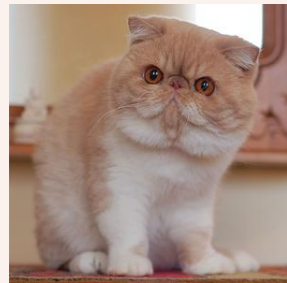

Pedigree of

Svajone's Mead So Sweet

SEX FEMALE · COLOR CREAM - WHITE · BIRTHDATE 13 MAY 2021

PARENTS

CFA CH Ruslana's Wileyfox of Svajone
CREAM SILVER MAC TABBY-WHITE · 7992-*****

GRANDPARENTS

CFA CH Ruslana's Dandelion of Parheart
RED TABBY-WHITE · 7940-*****