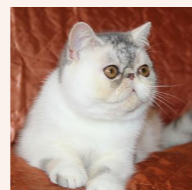

CFA CH Joleigh's Firefly of Red Sky
SILVER PATCH MAC TABBY · 0137-*****

CFA CH Svajone's Favorite Flower
BLUE SILVER PATCH MAC TABBY-WHITE

CFA CH Mellowcherry Kaieteur of Svajone
CAMEO SPOTTED TABBY/WHITE

Svajone's Charming Girl
BLUE SILVER PATCH MAC TABBY-WHITE · 7987-*****

CH Sweet Bear's Pumba
RED TABBY-WHITE · 7940-*****

Cat'Studio Toy Tootsie
BLUE CREAM SMOKE-WHITE · 7795-*****

CFA CH GP RW Confiture'S Kortees of Svajone
CREAM - WHITE