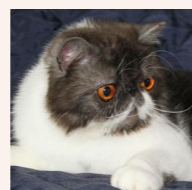

Svajone's Zingara
BLACK SMOKE-WHITE