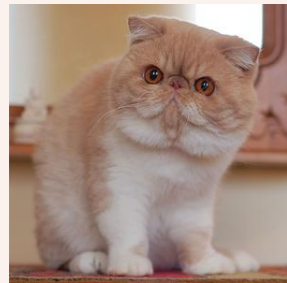

CATTERY SVAJONĖ

Pedigree of

Svajone's Beautiful Lily

SEX FEMALE · COLOR CAMEO TABBY VAN · BIRTHDATE 7 DECEMBER 2019

PARENTS

CFA CH Ruslana's Wileyfox of Svajone
CREAM SILVER MAC TABBY-WHITE · 7992-*****