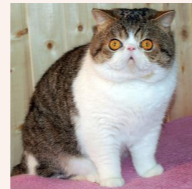

GRANDPARENTS

CH Dega-Bulu's Casper
BROWN MAC TABBY-WHITE