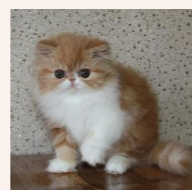

CATTERY SVAJONĖ

Pedigree of

Svajone's Kiss Me Gently

SEX FEMALE · COLOR RED SMOKE LH · BIRTHDATE 13 AUGUST 2019

PARENTS

CFA CH Ruslana's Wileyfox of Svajone
CREAM SILVER MAC TABBY-WHITE · 7992-*****

GRANDPARENTS

GC RW Joleigh Silver Sensation of Red Sky
SILVER TABBY · 0136-*****

CFA CH Joleigh's Firefly of Red Sky
SILVER PATCH MAC TABBY · 0137-*****

CFA CH Starbabies Confetti of Svajone
CALICO PERSIAN GIRL · 0149-*****

GC Starbabies Moshi & Moshi
BLACK-WHITE PER · 1108-*****

Starbabies Liz
RED-WHITE PER · 1111-*****

GC Catparty's Shimmer of Starbabies
BLACK-WHITE PER · 1108-*****

CH Dark Diamond Sweet Me of Starbabies DM
CALICO PER · 0149-*****