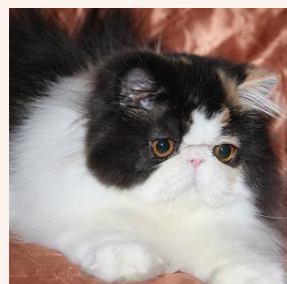

GREAT-GRANDPARENTS

CH Dega-Bulu's Casper
BROWN MAC TABBY-WHITE

CFA CH ConBrio Suzanne Malveaux
RED TABBY-WHITE

GC RW Joleigh Silver Sensation of Red Sky
SILVER TABBY · 0136-*****

CFA CH Joleigh's Firefly of Red Sky
SILVER PATCH MAC TABBY · 0137-*****

CFA CH Starbabies Confetti of Svajone
CALICO PERSIAN GIRL · 0149-*****