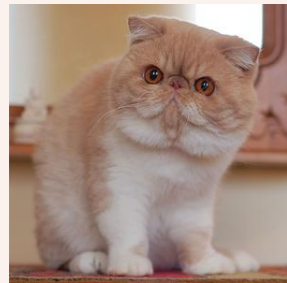

CATTERY SVAJONĖ

Pedigree of

Svajone's Kiss Me Gently

SEX FEMALE · COLOR RED SMOKE LH · BIRTHDATE 13 AUGUST 2019

PARENTS

CFA CH Ruslana's Wileyfox of Svajone
CREAM SILVER MAC TABBY-WHITE · 7992-*****

GRANDPARENTS