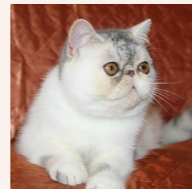

CATTERY SVAJONĖ

Pedigree of

Svajone's Just The One

SEX FEMALE · COLOR CREAM MAC TABBY-WHITE · BIRTHDATE 18 JULY 2019

PARENTS

CFA CH Ruslana's Wileyfox of Svajone
CREAM SILVER MAC TABBY-WHITE · 7992-*****

GRANDPARENTS

GC RW Joleigh Silver Sensation of Red Sky
SILVER TABBY · 0136-*****

CFA CH Joleigh's Firefly of Red Sky
SILVER PATCH MAC TABBY · 0137-*****

CFA CH Svajone's Favorite Flower
BLUE SILVER PATCH MAC TABBY-WHITE

CFA CH Mellowcherry Kaieteur of Svajone
CAMEO SPOTTED TABBY/WHITE

Svajone's Charming Girl
BLUE SILVER PATCH MAC TABBY-WHITE · 7987-*****

CH Sweet Bear's Pumba
RED TABBY-WHITE · 7940-*****

Cat'Studio Toy Tootsie
BLUE CREAM SMOKE-WHITE · 7795-*****