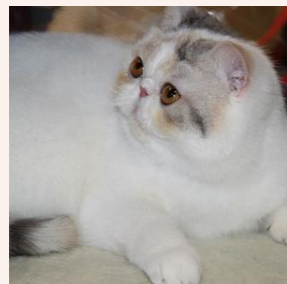

GREAT-GRANDPARENTS

CH Dega-Bulu's Casper
BROWN MAC TABBY-WHITE

CFA CH ConBrio Suzanne Malveaux
RED TABBY-WHITE

GC RW Joleigh Silver Sensation of Red Sky
SILVER TABBY · 0136-*****

CFA CH Joleigh's Firefly of Red Sky
SILVER PATCH MAC TABBY · 0137-*****

CFA CH Svajone's Favorite Flower
BLUE SILVER PATCH MAC TABBY-WHITE