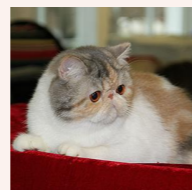

Svajone's Un Ragazzo Innamorato

SEX FEMALE · COLOR CAMEO TABBY VAN · BIRTHDATE 17 JUNE 2019

PARENTS

CFA CH Ruslana's Wileyfox of Svajone
CREAM SILVER MAC TABBY-WHITE · 7992-*****

GRANDPARENTS

CFA CH Ruslana's Dandelion of Partheart
RED TABBY-WHITE · 7940-*****

CFA CH Joleigh's Firefly of Red Sky
SILVER PATCH MAC TABBY · 0137-*****

CFA CH Svajone's Pergale
CAMEO SPOTTED TABBY-WHITE · 7993-*****

CFA CH Mellowcherry Kaieteur of Svajone
CAMEO SPOTTED TABBY/WHITE

CFA CH Svajone's Happy Girl
BLUE SILVER PATCH TABBY/WHITE