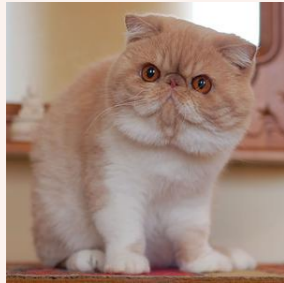

Svajone's Un Ragazzo Innamorato

SEX FEMALE · COLOR CAMEO TABBY VAN · BIRTHDATE 17 JUNE 2019

PARENTS

CFA CH Ruslana's Wileyfox of Svajone
CREAM SILVER MAC TABBY-WHITE · 7992-*****

GRANDPARENTS

CFA CH Ruslana's Dandelion of Partheart
RED TABBY-WHITE · 7940-*****