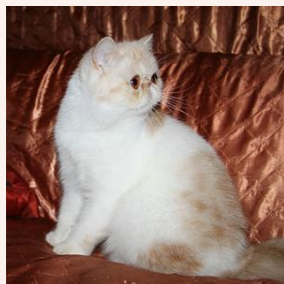

GREAT-GRANDPARENTS

CH Dega-Bulu's Casper
BROWN MAC TABBY-WHITE

CFA CH ConBrio Suzanne Malveaux
RED TABBY-WHITE

GC RW Joleigh Silver Sensation of Red Sky
SILVER TABBY · 0136-*****

CFA CH Joleigh's Firefly of Red Sky
SILVER PATCH MAC TABBY · 0137-*****

CFA CH Svajone's Pergale
CAMEO SPOTTED TABBY-WHITE · 7993-*****