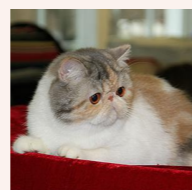

CFA CH Svajone's Happy Girl
BLUE SILVER PATCH TABBY/WHITE