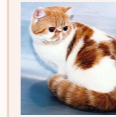

CFA CH ConBrio Suzanne Malveaux
RED TABBY-WHITE