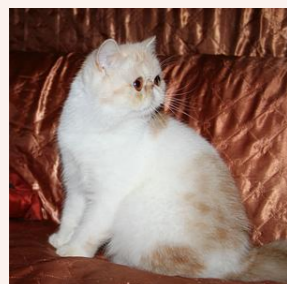

CATTERY SVAJONĖ

Pedigree of

Svajone's Innamorati

SEX FEMALE · COLOR CAMEO SPOTTED TABBY-WHITE · BIRTHDATE 17 JUNE 2019

PARENTS

CFA CH Ruslana's Wileyfox of Svajone
CREAM SILVER MAC TABBY-WHITE · 7992-*****

GC RW Joleigh Silver Sensation of Red Sky
SILVER TABBY · 0136-*****

CFA CH Joleigh's Firefly of Red Sky
SILVER PATCH MAC TABBY · 0137-*****

CFA CH Svajone's Pergale
CAMEO SPOTTED TABBY-WHITE · 7993-*****