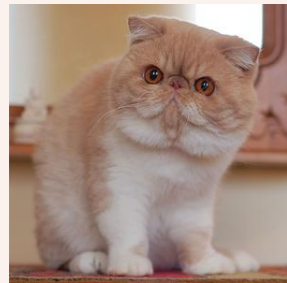

CATTERY SVAJONĖ

Pedigree of

Svajone's Innamorati

SEX FEMALE · COLOR CAMEO SPOTTED TABBY-WHITE · BIRTHDATE 17 JUNE 2019

PARENTS

CFA CH Ruslana's Wileyfox of Svajone
CREAM SILVER MAC TABBY-WHITE · 7992-*****