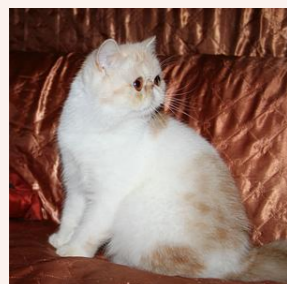

CATTERY SVAJONĖ

Pedigree of

Svajone's I Am Fine

SEX FEMALE · COLOR CAMEO MAC TABBY-WHITE · BIRTHDATE 17 JUNE 2019

PARENTS

CFA CH Ruslana's Wileyfox of Svajone
CREAM SILVER MAC TABBY-WHITE · 7992-*****

GRANDPARENTS

GC RW Joleigh Silver Sensation of Red Sky
SILVER TABBY · 0136-*****

CFA CH Joleigh's Firefly of Red Sky
SILVER PATCH MAC TABBY · 0137-*****

CFA CH Svajone's Pergale
CAMEO SPOTTED TABBY-WHITE · 7993-*****