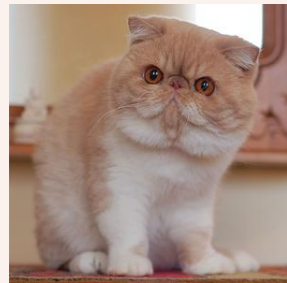

CATTERY SVAJONĖ

Pedigree of

Svajone's I Am Fine

SEX FEMALE · COLOR CAMEO MAC TABBY-WHITE · BIRTHDATE 17 JUNE 2019

PARENTS

CFA CH Ruslana's Wileyfox of Svajone
CREAM SILVER MAC TABBY-WHITE · 7992-*****

GRANDPARENTS