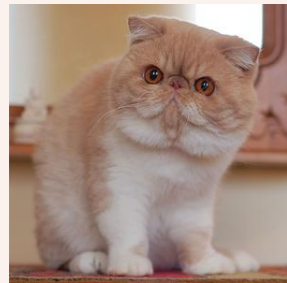

CATTERY SVAJONĖ

Pedigree of

Svajone's Hello Dear

SEX FEMALE · COLOR SILVER PATCHED MACKEREL TABBY VAN · BIRTHDATE 2 JUNE 2019

PARENTS

CFA CH Ruslana's Wileyfox of Svajone
CREAM SILVER MAC TABBY-WHITE · 7992-*****