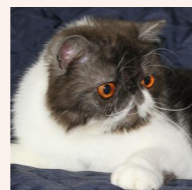

Svajone's Zingara
BLACK SMOKE-WHITE