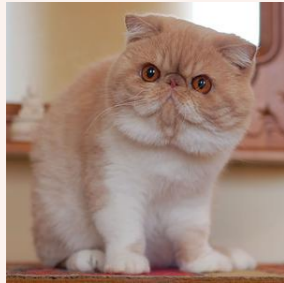

CATTERY SVAJONĖ

Pedigree of

Svajone's Gorgeous In Chocolate

SEX FEMALE · COLOR BROWN SPOTTED TABBY-WHITE · BIRTHDATE 30 MARCH 2019

PARENTS

CFA CH Ruslana's Wileyfox of Svajone
CREAM SILVER MAC TABBY-WHITE · 7992-*****