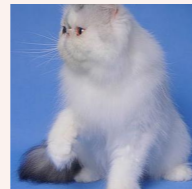

Svajone's Karma-In-Luck of Cynder
SILVER TABBY/WHITE VAN