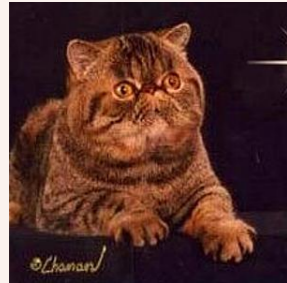

CATTERY SVAJONĖ

Pedigree of

Latin Lover Pearl

SEX FEMALE · COLOR BROWN PATCHED TABBY

PARENTS

GC DW Kuorii Bouba of Latin Lover

GRANDPARENTS

Unknown