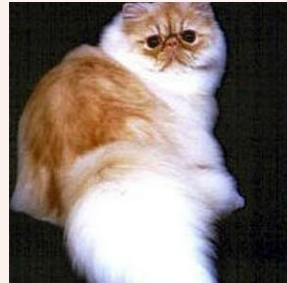

Pedigree of

CFA CH Joleigh's Firefly of Red Sky

CFA REG # 0137-***** · SEX FEMALE · COLOR SILVER PATCH MAC TABBY

PARENTS

GC Joleigh's Spread a Little Sunshine DM

CAMEO MAC TABBY · 0166-*****

GRANDPARENTS

GC Joleigh's Little Charmer DM

BLACK SMOKE · 0134-*****

Joleigh's A Dollar Short

TORTOISESHELL · 0147-*****

GC Red Sky Mr Holland's Ol' Puss

BLACK · 0108-*****

CFA CH Killen Dateline

BROWN MAC TABBY-WHITE · 1143-*****

GREAT-GRANDPARENTS