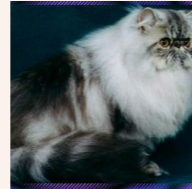

GRANDPARENTS

GC Joleigh's Cruz'n For Chicks

SILVER TABBY · 0136-*****

GC Kitskatz Purr-Purr of Joleigh

BROWN TABBY · 0145-*****