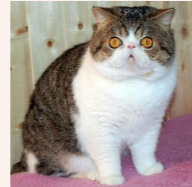

GRANDPARENTS

CH Dega-Bulu's Casper

BROWN MAC TABBY-WHITE