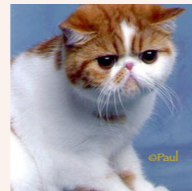

CFA CH ConBrio The Eyes Have It
RED TABBY-WHITE