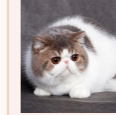

CATTERY SVAJONĖ

Pedigree of

Svajone's Poppy Blossom

CFA REG # 7987-***** · SEX FEMALE · COLOR BROWN PATCH MAC TABBY-WHITE · BIRTHDATE 16 JULY 2017

PARENTS

CFA CH Mellowcherry Kaieteur of Svajone

CAMEO SPOTTED TABBY/WHITE

Ximuly's Cinderella

RED TABBY-WHITE LH · 7799-*****

CH Prestega Arnica of Cat'Studio

CREAM-WHITE · 7804-*****

Cat'Studio Yo-Yo

BLUE SMOKE-WHITE LH · 7799-*****

GC DW Sweet Luck Gossipglad

BLUE TABBY-WHITE · 7992-*****