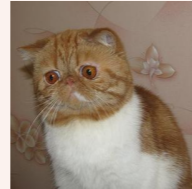

GRANDPARENTS

CH Sweet Bear's Pumba

RED TABBY-WHITE · 7940-*****