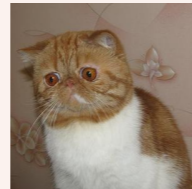

CATTERY SVAJONĖ

Pedigree of

CFA CH Svajone's Fairy

CFA REG # 7987-***** · SEX FEMALE · COLOR SILVER PATCH TABBY-WHITE · BIRTHDATE 16 JULY 2017

PARENTS

CFA CH Mellowcherry Kaieteur of Svajone

CAMEO SPOTTED TABBY/WHITE

Svajone's Zingara

BLACK SMOKE-WHITE

GRANDPARENTS

CH Sweet Bear's Pumba

RED TABBY-WHITE · 7940-*****

Cat'Studio Toy Tootsie

BLUE CREAM SMOKE-WHITE · 7795-*****

CH Sweet Luck Tiger-Sun of Kis'Herbas