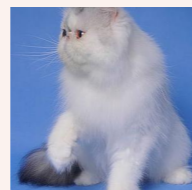

CATTERY SVAJONĖ

Pedigree of

CFA CH Svajone's Fairy

CFA REG # 7987-***** · SEX FEMALE · COLOR SILVER PATCH TABBY-WHITE · BIRTHDATE 16 JULY 2017

PARENTS

CFA CH Mellowcherry Kaieteur of Svajone

CAMEO SPOTTED TABBY/WHITE

Svajone's Zingara

BLACK SMOKE-WHITE

GRANDPARENTS

CH Sweet Bear's Pumba

RED TABBY-WHITE · 7940-*****

Cat'Studio Toy Tootsie

BLUE CREAM SMOKE-WHITE · 7795-*****

CH Sweet Luck Tiger-Sun of Kis'Herbas

SILVER TABBY · 7736-*****

Svajone's Karma-In-Luck of Cynder

SILVER TABBY/WHITE VAN

GREAT-GRANDPARENTS

Ximuly's Red Hot Chilly Pepper

RED TABBY-WHITE · 7940-*****

Ximuly's Cinderella

RED TABBY-WHITE LH · 7799-*****