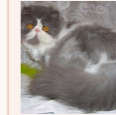

CFA CH Svajone's Favorite Flower

SEX FEMALE · COLOR BLUE SILVER PATCH MAC TABBY-WHITE · BIRTHDATE 8 JUNE 2017

PARENTS

CFA CH Mellowcherry Kaieteur of Svajone

CAMEO SPOTTED TABBY/WHITE

GRANDPARENTS

CH Sweet Bear's Pumba

RED TABBY-WHITE · 7940-*****

Cat'Studio Toy Tootsie

BLUE CREAM SMOKE-WHITE · 7795-*****

GREAT-GRANDPARENTS

Ximuly's Red Hot Chilly Pepper

RED TABBY-WHITE · 7940-*****

Ximuly's Cinderella

RED TABBY-WHITE LH · 7799-*****

CH Prestega Arnica of Cat'Studio

CREAM-WHITE · 7804-*****

Cat'Studio Yo-Yo

BLUE SMOKE-WHITE LH · 7799-*****

D'Eden Lover Chico of Confiture (Sweet Angel)

BLUE · 7706-*****

CH Black Pearls Strawberry

BLUE PATCH TABBY-WHITE · 7719-*****