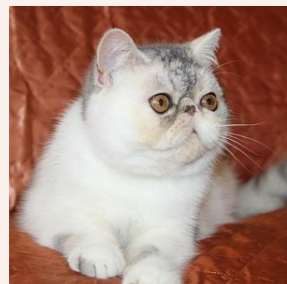

CFA CH Svajone's Favorite Flower

SEX FEMALE · COLOR BLUE SILVER PATCH MAC TABBY-WHITE · BIRTHDATE 8 JUNE 2017

PARENTS

CFA CH Mellowcherry Kaieteur of Svajone

CAMEO SPOTTED TABBY/WHITE

GRANDPARENTS

CH Sweet Bear's Pumba

CH Sweet Luck Tiger-Sun of Kis'Herbas

SILVER TABBY · 7736-*****

Svajone's Karma-In-Luck of Cynder

SILVER TABBY/WHITE VAN

Svajone's Charming Girl

BLUE SILVER PATCH MAC TABBY-WHITE · 7987-*****

CFA CH GP RW Confiture'S Kortees of Svajone

CREAM - WHITE

Svajone's Zingara

BLACK SMOKE-WHITE