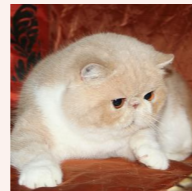

CFA CH GP RW Confiture'S Kortees of Svajone

CREAM - WHITE