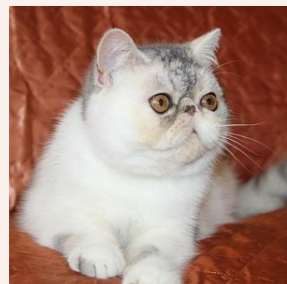

Svajone's Charming Girl

BLUE SILVER PATCH MAC TABBY-WHITE · 7987-*****