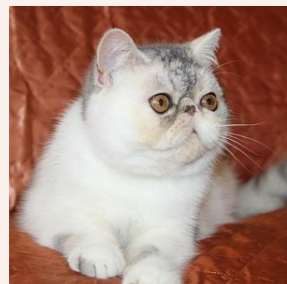

Svajone's Charming Girl

BLUE SILVER PATCH MAC TABBY-WHITE . 7987-*****