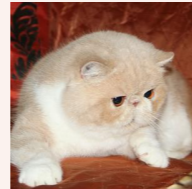

CFA CH GP RW Confiture'S Kortes of Svajone

CREAM - WHITE