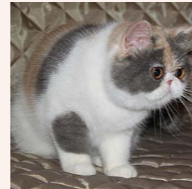

Svajone's Diva of Dore-Diamond
DILUTE CALICO SMOKE . 7443-*****