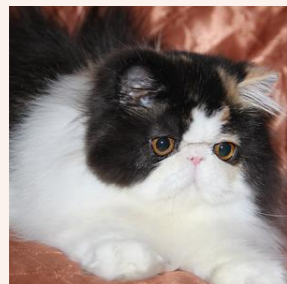

CATTERY SVAJONĖ

Pedigree of

Svajone's Chamomile

CFA REG # 7599-***** . SEX FEMALE . COLOR CAMEO TABBY/WHITE . BIRTHDATE : JUNE 2017

PARENTS

CFA CH Svajone's Macaroon
CAMEO TABBY/WHITE

CFA CH Starbabies Confetti of Svajone
CALICO PERSIAN GIRL . 0149-*****