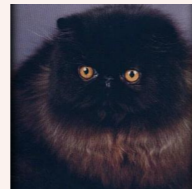

GC Blueskyeyes Black Pearls of Argentovivo DM

BLACK · 0109-*****

Unknown

Unknown

Unknown

Unknown