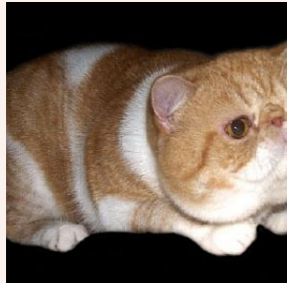

Pedigree of

Lelija Charleston of Molimoli

CFA REG # 7944-***** · SEX FEMALE · COLOR BROWN TABBY-WHITE

PARENTS

FIF'e IC Dega Bulu Drago

GRANDPARENTS

Unknown

Unknown