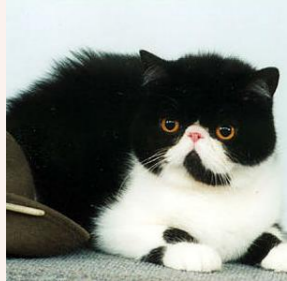

# CH Catica Cheeto Bandito

CFA REG # 7818-\*\*\*\*\* · SEX FEMALE · COLOR BLACK-WHITE

PARENTS

Wiking Panda of Catica

Tessa Panda of Catica

GRANDPARENTS

Unknown

Unknown