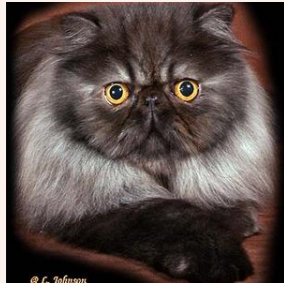

Pedigree of

Sweet Luck Orchid Rare

CFA REG # 1061-***** · SEX FEMALE · COLOR CALICO SMOKE PER

PARENTS

GC Couronne Wild Card of Sweet Luck

BLACK SMOKE PER · 0134-*****

GRANDPARENTS

Couronne Against All Odds

Jolcigh's Vince's Vixen of Couronne DM

Harwood Denaro

Harwood Photo Finish of Lorishakatz

GREAT-GRANDPARENTS

Unknown

Unknown

Unknown

Unknown