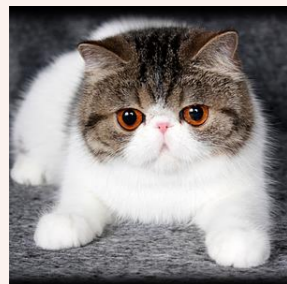

Pedigree of

GC DW Sweet Luck Gossipglad

CFA REG # 7992-***** · SEX FEMALE · COLOR BLUE TABBY-WHITE

PARENTS

Johnorah Chessman of Sweet Luck
BLACK-WHITE PER · 1108-*****

GRANDPARENTS

GC RW Johnorah Ferris B

Candirand's Mellie of Johnorah

GREAT-GRANDPARENTS

Unknown

Unknown

Unknown

Unknown

Sweet Luck Fleur De Lys
BROWN TABBY-WHITE · 7945-*****

GC Divination 'N The Moon of Sweet Luck

Unknown