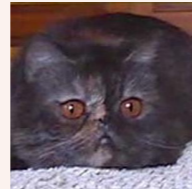

Prestega Tereza
TORTOISEHELL SMOKE · 7725-*****