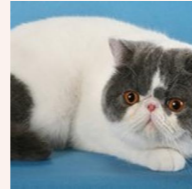

Pedigree of

Cat'Studio Toy Tootsie

CFA REG # 7795-***** · SEX FEMALE · COLOR BLUE CREAM SMOKE-WHITE

PARENTS

CH Prestega Arnie of Cat'Studio
CREAM-WHITE · 7804-*****

GRANDPARENTS

GC Prestega Dominique
BLUE-WHITE · 7806-*****