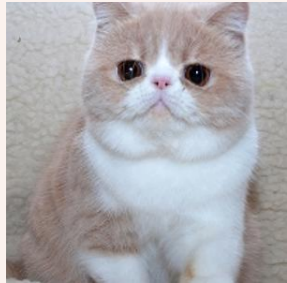

Pedigree of

Cat'Studio Toy Tootsie

CFA REG # 7795-***** · SEX FEMALE · COLOR BLUE CREAM SMOKE-WHITE

PARENTS

CH Prestega Arnie of Cat'Studio
CREAM-WHITE · 7804-*****

GRANDPARENTS

GC Prestega Dominique
BLUE-WHITE · 7806-*****