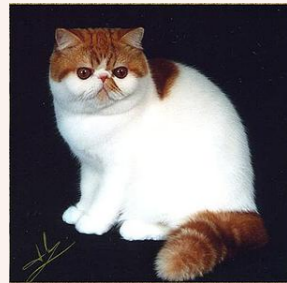

Pedigree of

San-Fe Only In Your Dreams

CFA REG # 7954-***** · SEX FEMALE · COLOR CREAM TABBY-WHITE

PARENTS

GC RW Ydem Blue Velvet of San-Fe
BLUE TABBY · 7752-*****

GRANDPARENTS

Unknown

Unknown

GREAT-GRANDPARENTS

Unknown

Unknown

Unknown

Unknown

GC Desmin Daina of San-Fe
RED TABBY-WHITE · 7911-*****

Unknown

Unknown