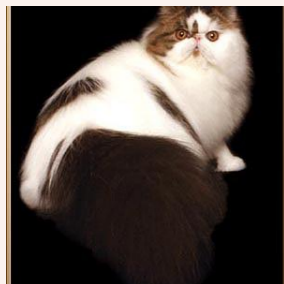

Pedigree of

CH Dark Diamond Sweet Me of Starbabies DM

CFA REG # 0149-***** · SEX FEMALE · COLOR CALICO PER

PARENTS

CH Lisa-Light's Baccardi

RED TABBY-WHITE PER · 1140-*****

GRANDPARENTS

GC Blueskyeyes Capriccio of Lisa-Light

CH Miarte Carocha of Lisa-Light

GREAT-GRANDPARENTS

Unknown

Unknown

Unknown

Unknown

GC RW Ocalicos Waltzing Matilda DM

BROWN MAC TABBY-WHITE PER · 1143-*****