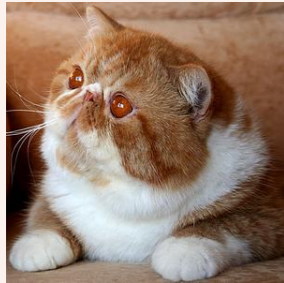

Pedigree of

CH Kis'Herbas Lavazza of Siriuken

CFA REG # 7725-***** · SEX FEMALE · COLOR SMOKE TORTOISESHELL

PARENTS

CH Kuorii Garfield of San-Fe

RED MAC TABBY-WHITE · 7940-*****