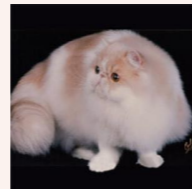

GC Primadowdy's M.V.P. of Jubileum DM
CREAM-WHITE