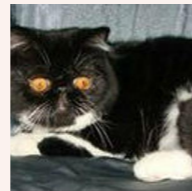

GRANDPARENTS

CH GIC Real World Tyrone

Real World Franny

Calivan's Panda Bear of Ximuly

BLACK-WHITE

Twobearzz Illinois of Kobano

GREAT-GRANDPARENTS

Unknown

Unknown

Unknown

Unknown

Unknown

Unknown

Unknown

Unknown