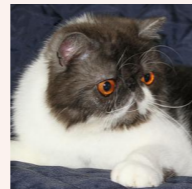

CATTERY SVAJONĖ

Pedigree of

Svajone's Pepper On Snow

SEX FEMALE · BIRTHDATE 13 AUGUST 2016

PARENTS

CFA CH Mellowcherry Kaieteur of Svajone

CAMEO SPOTTED TABBY/WHITE

GRANDPARENTS

CH Sweet Bear's Pumba

RED TABBY-WHITE · 7940-*****

Cat'Studio Toy Tootsie

BLUE CREAM SMOKE-WHITE · 7795-*****

Svajone's Dandelion

CREAM SILVER TABBY VAN · 7392-*****

Svajone's Zingara

BLACK SMOKE-WHITE