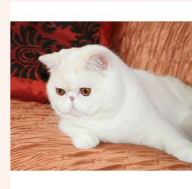

CATTERY SVAJONĖ

Pedigree of

Svajone's Pepper On Snow

SEX FEMALE · BIRTHDATE 13 AUGUST 2016

PARENTS

CFA CH Mellowcherry Kaieteur of Svajone

CAMEO SPOTTED TABBY/WHITE

GRANDPARENTS

CH Sweet Bear's Pumba

RED TABBY-WHITE · 7940-*****

Cat'Studio Toy Tootsie

BLUE CREAM SMOKE-WHITE · 7795-*****

Svajone's Dandelion

CREAM SILVER TABBY VAN · 7392-*****

Svajone's Zingara

BLACK SMOKE-WHITE