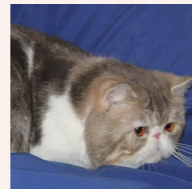

Svajone's Eden

BLUE SILVER TABBY-WHITE