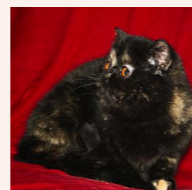

Kis'Herbas Chiara of Svajone

TORTIE · 7747-*****

GREAT-GRANDPARENTS

Ximuly's Red Hot Chilly Pepper

RED TABBY-WHITE · 7940-*****

Ximuly's Cinderella

RED TABBY-WHITE LH · 7799-*****

CH Prestega Arnie of Cat'Studio

CREAM-WHITE · 7804-*****

Cat'Studio Yo-Yo

BLUE SMOKE-WHITE LH · 7799-*****

RW SGC Kis'Herbas Vinnetu of Svajone

BLUE SILVER TABBY

Kis'Herbas Issima of Svajone

BLUE PATCH TABBY/WHITE ELH

GC Chancery Sunset Tan of Kis'Herbas

7754-*****

CH Kis'Herbas Lavazza of Siriuken

SMOKE TORTOISESHELL · 7725-*****