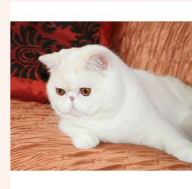

CATTERY SVAJONĖ

Pedigree of

Svajone's Diamond

SEX FEMALE · BIRTHDATE 2 AUGUST 2016

PARENTS

CFA CH Mellowcherry Kaieteur of Svajone

CAMEO SPOTTED TABBY/WHITE

GRANDPARENTS

CH Sweet Bear's Pumba

RED TABBY-WHITE · 7940-*****

Cat'Studio Toy Tootsie

BLUE CREAM SMOKE-WHITE · 7795-*****

Svajone's Dandelion

CREAM SILVER TABBY VAN · 7392-*****

Svajone's Charisma

SILVER TABBY VAN · 7345-*****