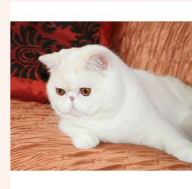

CATTERY SVAJONĖ

Pedigree of

Svajone's Zara

SEX FEMALE · BIRTHDATE 2 AUGUST 2016

PARENTS

CFA CH Mellowcherry Kaieteur of Svajone

CAMEO SPOTTED TABBY/WHITE

GRANDPARENTS

CH Sweet Bear's Pumba

RED TABBY-WHITE · 7940-*****

Cat'Studio Toy Tootsie

BLUE CREAM SMOKE-WHITE · 7795-*****

Svajone's Dandelion

CREAM SILVER TABBY VAN · 7392-*****

Svajone's Charisma

SILVER TABBY VAN · 7345-*****