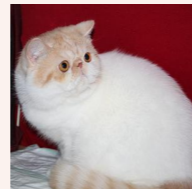

CATTERY SVAJONĖ

Pedigree of

Svajone's Beloved Boy

SEX FEMALE · BIRTHDATE 20 JULY 2016

PARENTS

CFA CH Mellowcherry Kaieteur of Svajone

CAMEO SPOTTED TABBY/WHITE

GRANDPARENTS

CREAM SILVER TABBY VAN · 7392-*****

Svajone's Charisma

SILVER TABBY VAN · 7345-*****

CFA CH Svajone's Win-Win

BROWN PATCHED SPOTTED TABBY/WHITE

CFA CH Confiture's Vanyusha of Svajone

CAMEO TABBY/WHITE

CFA CH (Grandpointed) Svajone's Queen