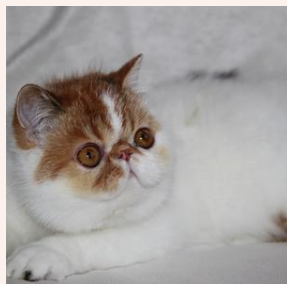

CFA CH Svajone's Win-Win

BROWN PATCHED SPOTTED TABBY/WHITE