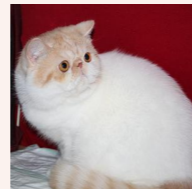

CFA CH Confiture's Vanyusha of Svajone

CAMEO TABBY/WHITE