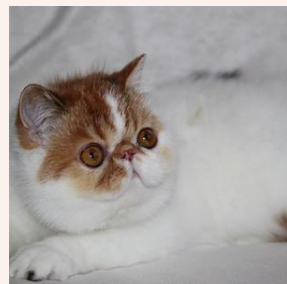

CATTERY SVAJONĖ

Pedigree of

Svajone's Cinamon Boy

SEX FEMALE · BIRTHDATE 20 JULY 2016

PARENTS

CFA CH Mellowcherry Kaieteur of Svajone

CAMEO SPOTTED TABBY/WHITE

GRANDPARENTS

CREAM SILVER TABBY VAN · 7392-*****

Svajone's Charisma

SILVER TABBY VAN · 7345-*****

CFA CH Svajone's Win-Win

BROWN PATCHED SPOTTED TABBY/WHITE

CFA CH Confiture's Vanyusha of Svajone

CAMEO TABBY/WHITE

CFA CH (Grandpointed) Svajone's Queen

BLUE SILVER PATCH TABBY/WHITE