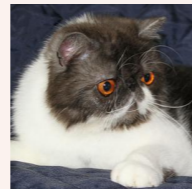

CATTERY SVAJONĖ

Pedigree of

Svajone's Zallatea

SEX FEMALE · BIRTHDATE 31 AUGUST 2015

PARENTS

CFA CH Confiture's Vanyusha of Svajone

CAMEO TABBY/WHITE

GRANDPARENTS

SILVER PATCHED MACKEREL TABBY/WHITE

Svajone's Dandelion

CREAM SILVER TABBY VAN · 7392-*****

Svajone's Zingara

BLACK SMOKE-WHITE

Svajone's Opal Glass

BLUE SILVER TABBY/WHITE (VAN)

Malinka Zarina

BLUE SILVER PATCH SPOTTED TABBY-WHITE · 7993-*****

CH Sweet Luck Tiger-Sun of Kis'Herbas

SILVER TABBY · 7736-*****

Svajone's Karma-In-Luck of Cynder

SILVER TABBY/WHITE VAN