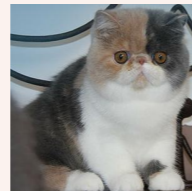

GC D'Eden Lover Giulia