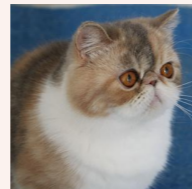

CATTERY SVAJONĖ

Pedigree of

Svajone's Xeres

SEX FEMALE · BIRTHDATE 29 JUNE 2015

PARENTS

CFA CH Svajone's Macaroon
CAMEO TABBY/WHITE

Svajone's Charisma
SILVER TABBY VAN · 7345-*****

GRANDPARENTS

Svajone's Effulgent
BLUE MAC TABBY/WHITE · 7392-*****

Svajone's Diva of Dore-Diamond
DILUTE CALICO SMOKE · 7443-*****

CH Kis'Herbas Lennox of Divinity
BROWN SPOTTED TABBY-WHITE · 7944-*****

Svajone's Millenium
BLUE SILVER PATCH CL TABBY/WHITE · 7387-*****