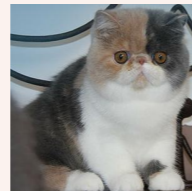

Svajone's Wishper

SEX FEMALE · BIRTHDATE 29 MAY 2015

PARENTS

CFA CH Confiture's Vanyusha of Svajone

CAMEO TABBY/WHITE

GRANDPARENTS

Black Pearls Vernisage of Confiture

GC D'Eden Lover Giulia