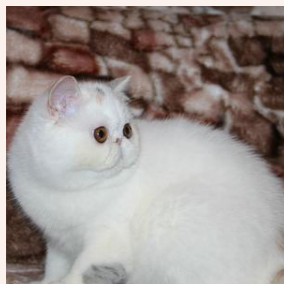

Svajone's Wishper

SEX FEMALE · BIRTHDATE 29 MAY 2015

PARENTS

CFA CH Confiture's Vanyusha of Svajone

CAMEO TABBY/WHITE

GRANDPARENTS

Black Pearls Vernisage of Confiture

GC D'Eden Lover Giulia

GREAT-GRANDPARENTS

Unknown

Unknown

Unknown

Unknown

CFA CH (Grandpointed) Svajone's Queen

BLUE SILVER PATCH TABBY/WHITE

Svajone's Dandelion