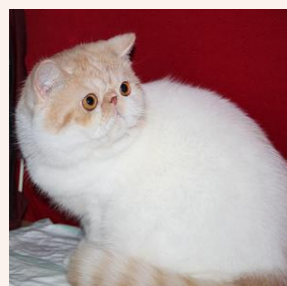

CATTERY SVAJONĖ

Pedigree of

Svajone's Wudis

SEX FEMALE · BIRTHDATE 29 MAY 2015

PARENTS

CFA CH Confiture's Vanyusha of Svajone

CAMEO TABBY/WHITE

GRANDPARENTS