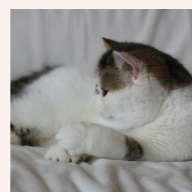

Svajone's Opal Glass

BLUE SILVER TABBY/WHITE (VAN)

Malinka Zarina

BLUE SILVER PATCH SPOTTED TABBY-WHITE · 7993-*****

Svajone's Charisma

SILVER TABBY VAN · 7345-*****